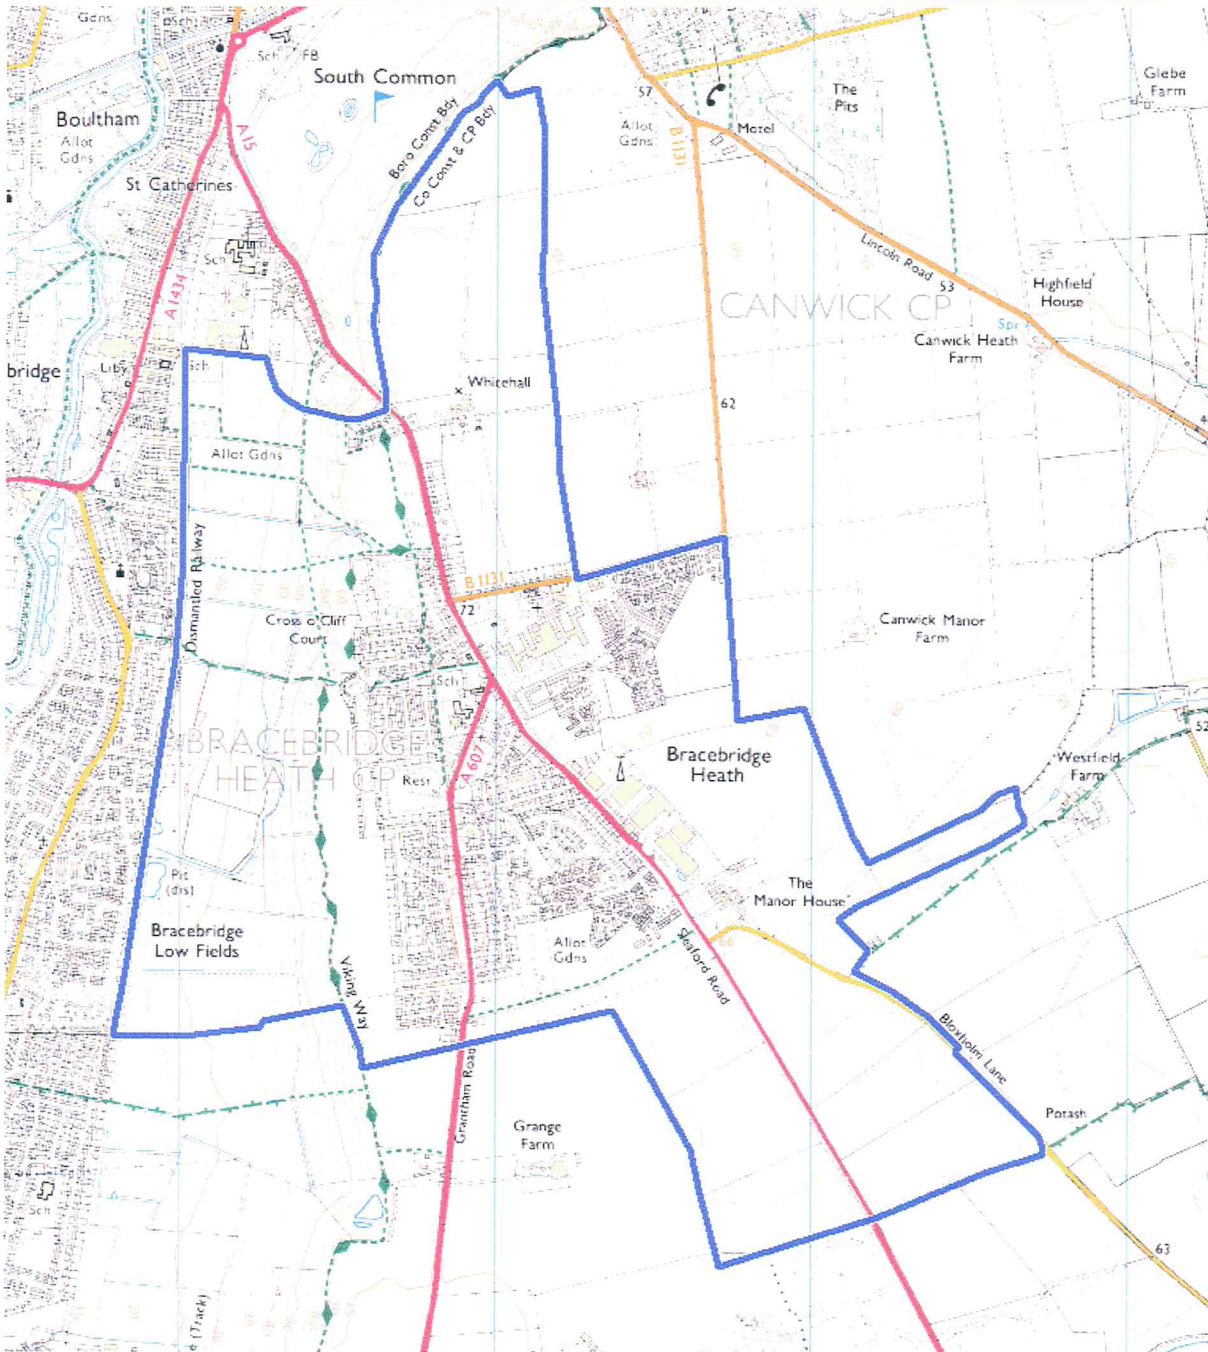

# BRACEBRIDGE HEATH PARISH BOUNDARY

The dark blue line represents our Parish Boundaries.