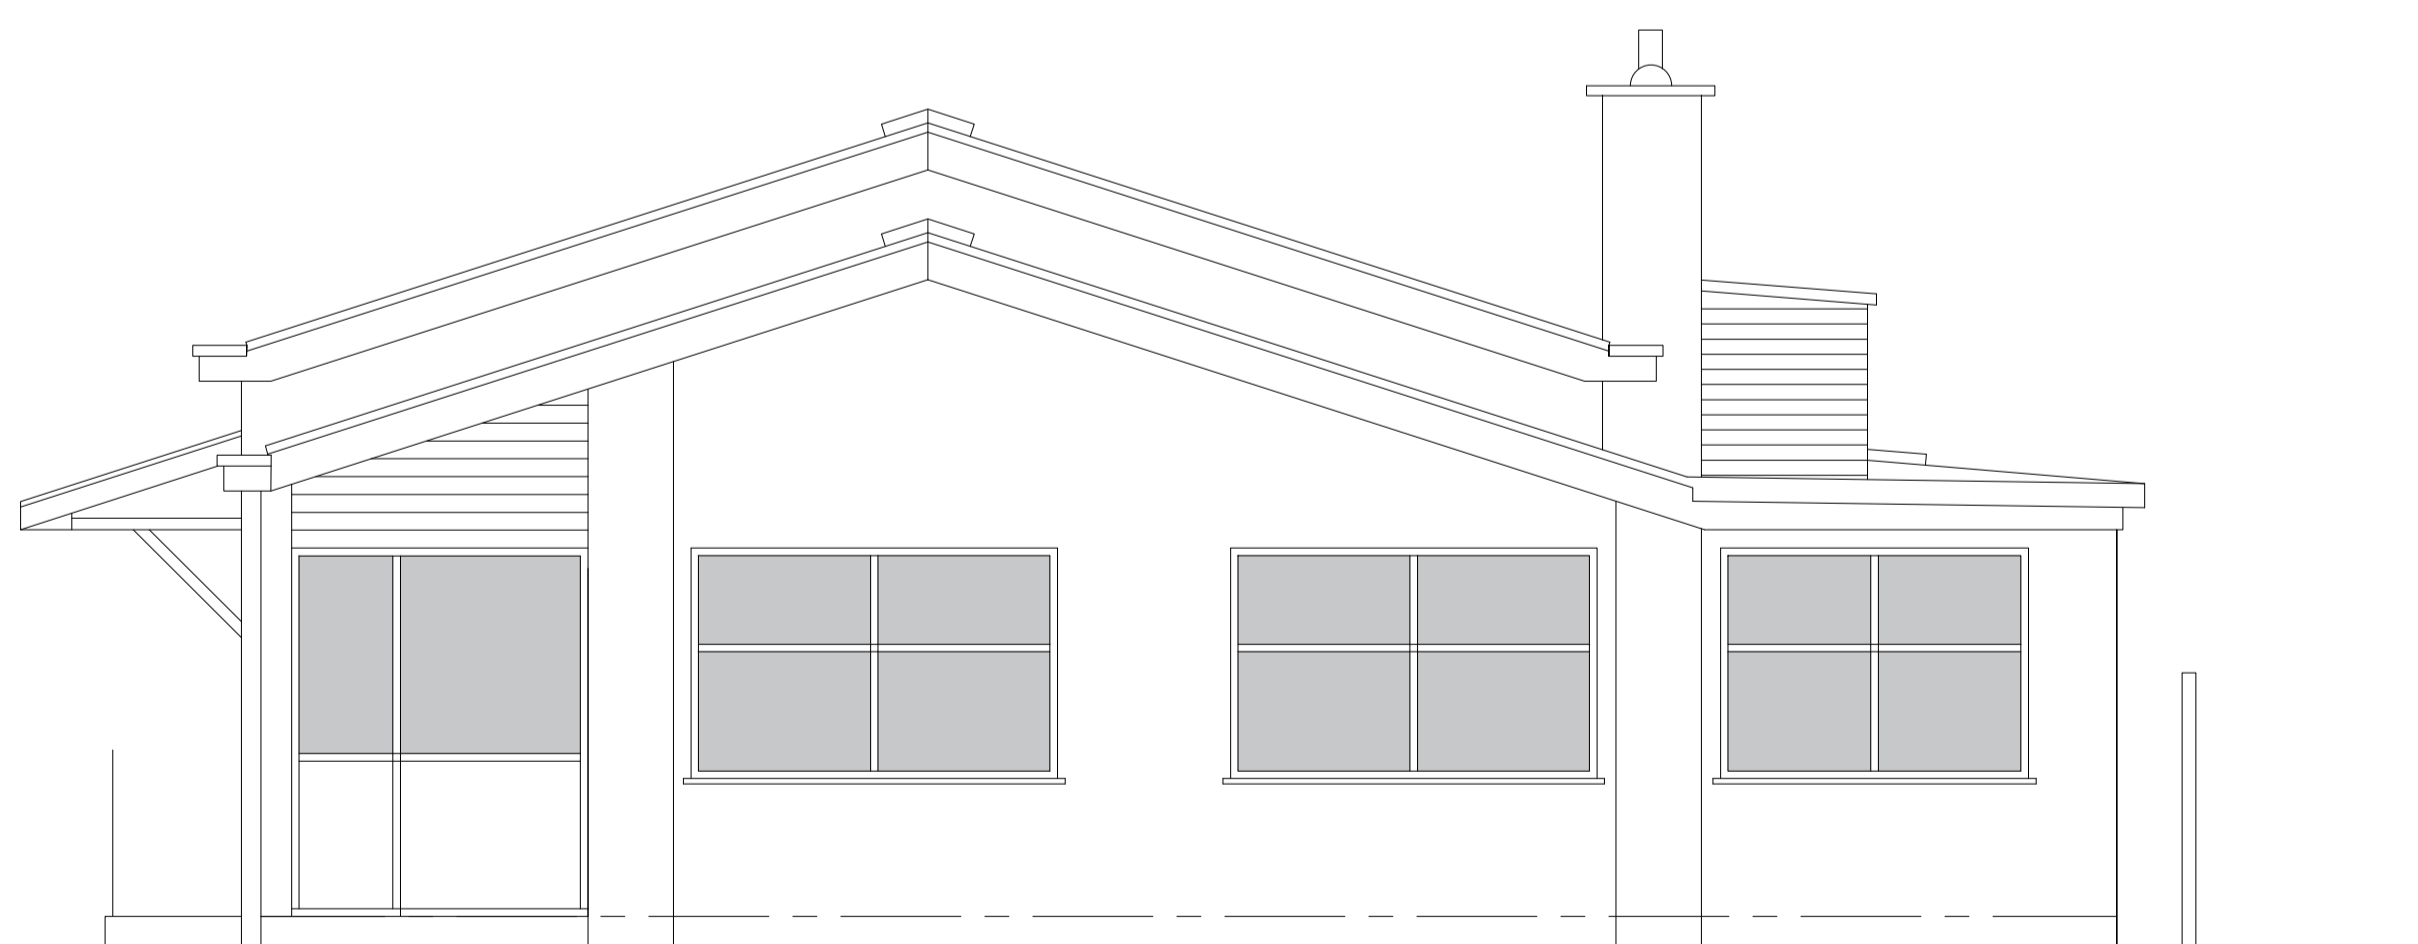

East Elevation

West Elevation

North Elevation

South Elevation

**KINGSMOOR DESIGN**  
ARCHITECTURAL SERVICES

PROJECT  
Proposed Refurbishment of and Extensions to, Bracebridge Heath Village Hall / Community Library, London Road, Bracebridge Heath, Lincoln. LN4 2LA

CLIENT  
Bracebridge Heath Parish Council

DRAWING TITLE  
Proposed Elevations

DATE  
08/ 12/ 2022

SCALE  
1:50 at A1 & 1:100 at A3

DRAWN  
LJB

AUTHORISED

DRAWING REFERENCE NO.  
KMD/ BHVH/ 2022/ 004

KINGSMOOR HOUSE, CHURCH HILL, WASHINGTONBOROUGH, LINCOLN LN4 1EH  
t: 0845 116 2352 e: ianbutler@kingsmoordesign.com w: kingsmoordesign.com