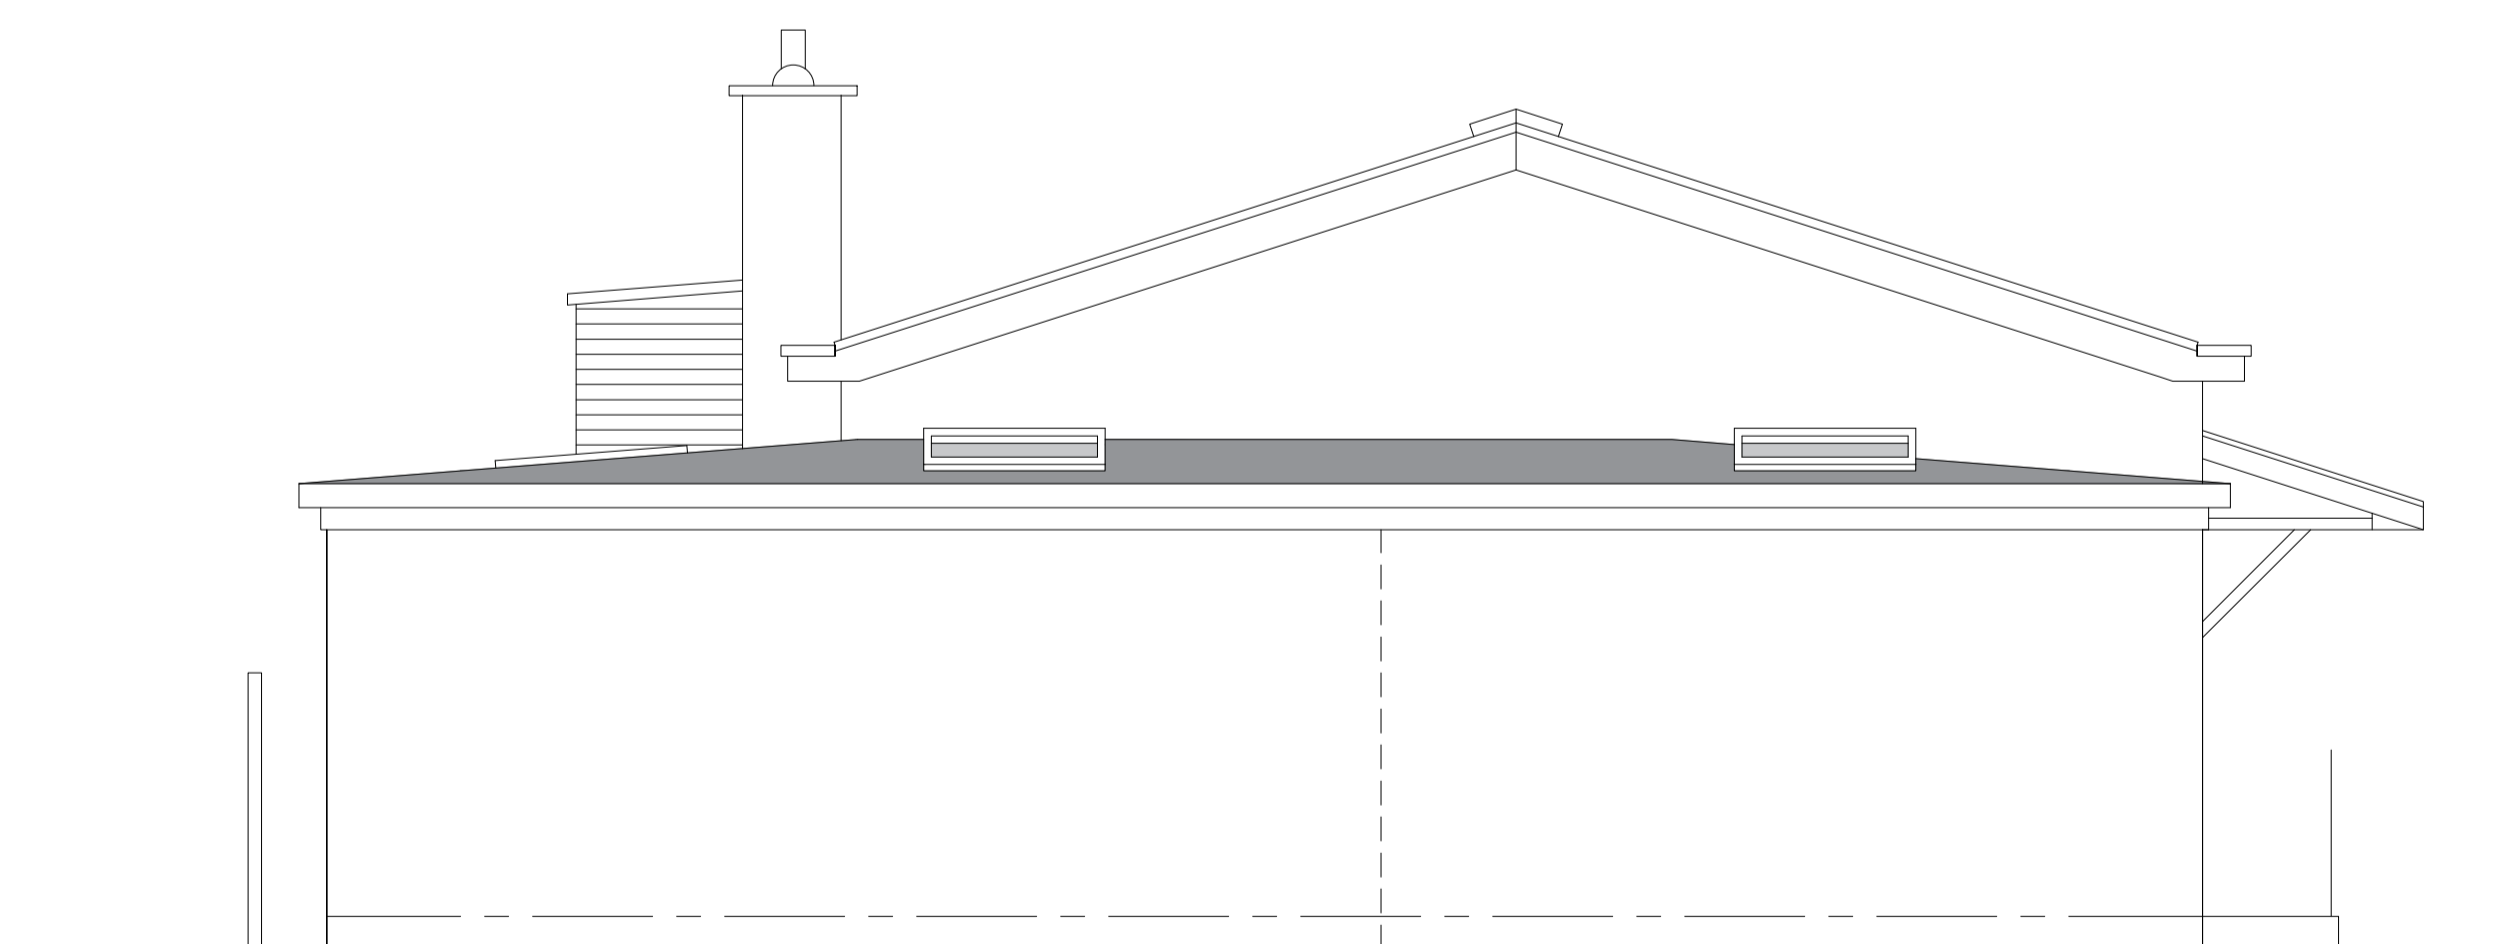

East Elevation

West Elevation

North Elevation

South Elevation

**KINGSMOOR DESIGN**  
ARCHITECTURAL SERVICES

PROJECT  
Proposed Refurbishment of and Extensions to, Bracebridge Heath Village Hall / Community Library, London Road, Bracebridge Heath, Lincoln. LN4 2LA

CLIENT  
Bracebridge Heath Parish Council

DRAWING TITLE  
Proposed Elevations

DATE  
08/ 12/ 2022

SCALE  
1:50 at A1 & 1:100 at A3

DRAWN  
LJB

AUTHORISED

DRAWING REFERENCE NO.  
KMD/ BHVH/ 2022/ 004

KINGSMOOR HOUSE, CHURCH HILL, WASHINGTONBOROUGH, LINCOLN LN4 1EH  
t: 0845 116 2352 e: ianbutler@kingsmoordesign.com w: kingsmoordesign.com