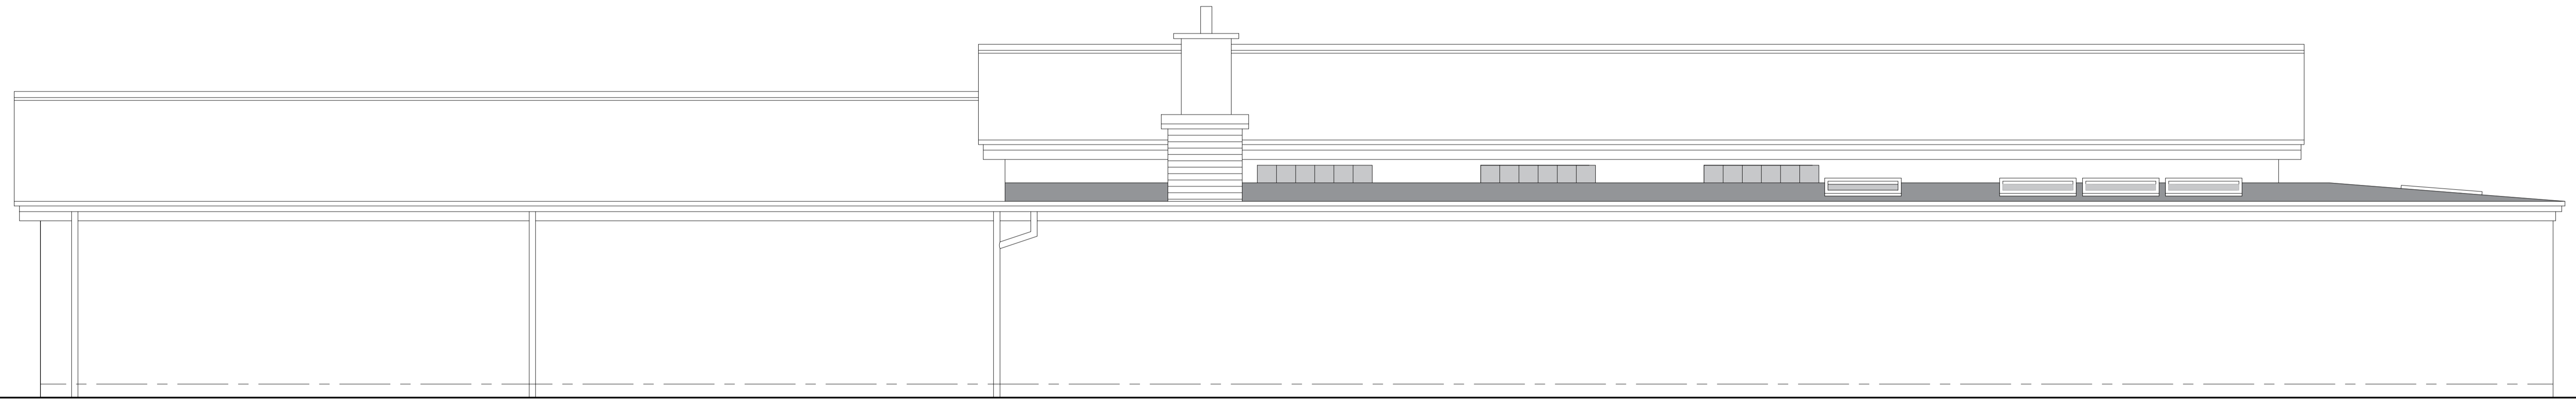

East Elevation

West Elevation

North Elevation

South Elevation

**KINGSMOOR DESIGN**  
ARCHITECTURAL SERVICES

PROJECT  
Proposed Refurbishment of and Extensions to, Bracebridge Heath Village Hall / Community Library, London Road, Bracebridge Heath, Lincoln. LN4 2LA

CLIENT  
Bracebridge Heath Parish Council

DRAWING TITLE  
Proposed Elevations

DATE  
08/ 12/ 2022

SCALE  
1:50 at A1 & 1:100 at A3

DRAWN  
LJB

AUTHORISED

DRAWING REFERENCE NO.  
KMD/ BHVH/ 2022/ 004

KINGSMOOR HOUSE, CHURCH HILL, WASHINGTONBOROUGH, LINCOLN LN4 1EH  
t: 0845 116 2352 e: ianbutler@kingsmoordesign.com w: kingsmoordesign.com